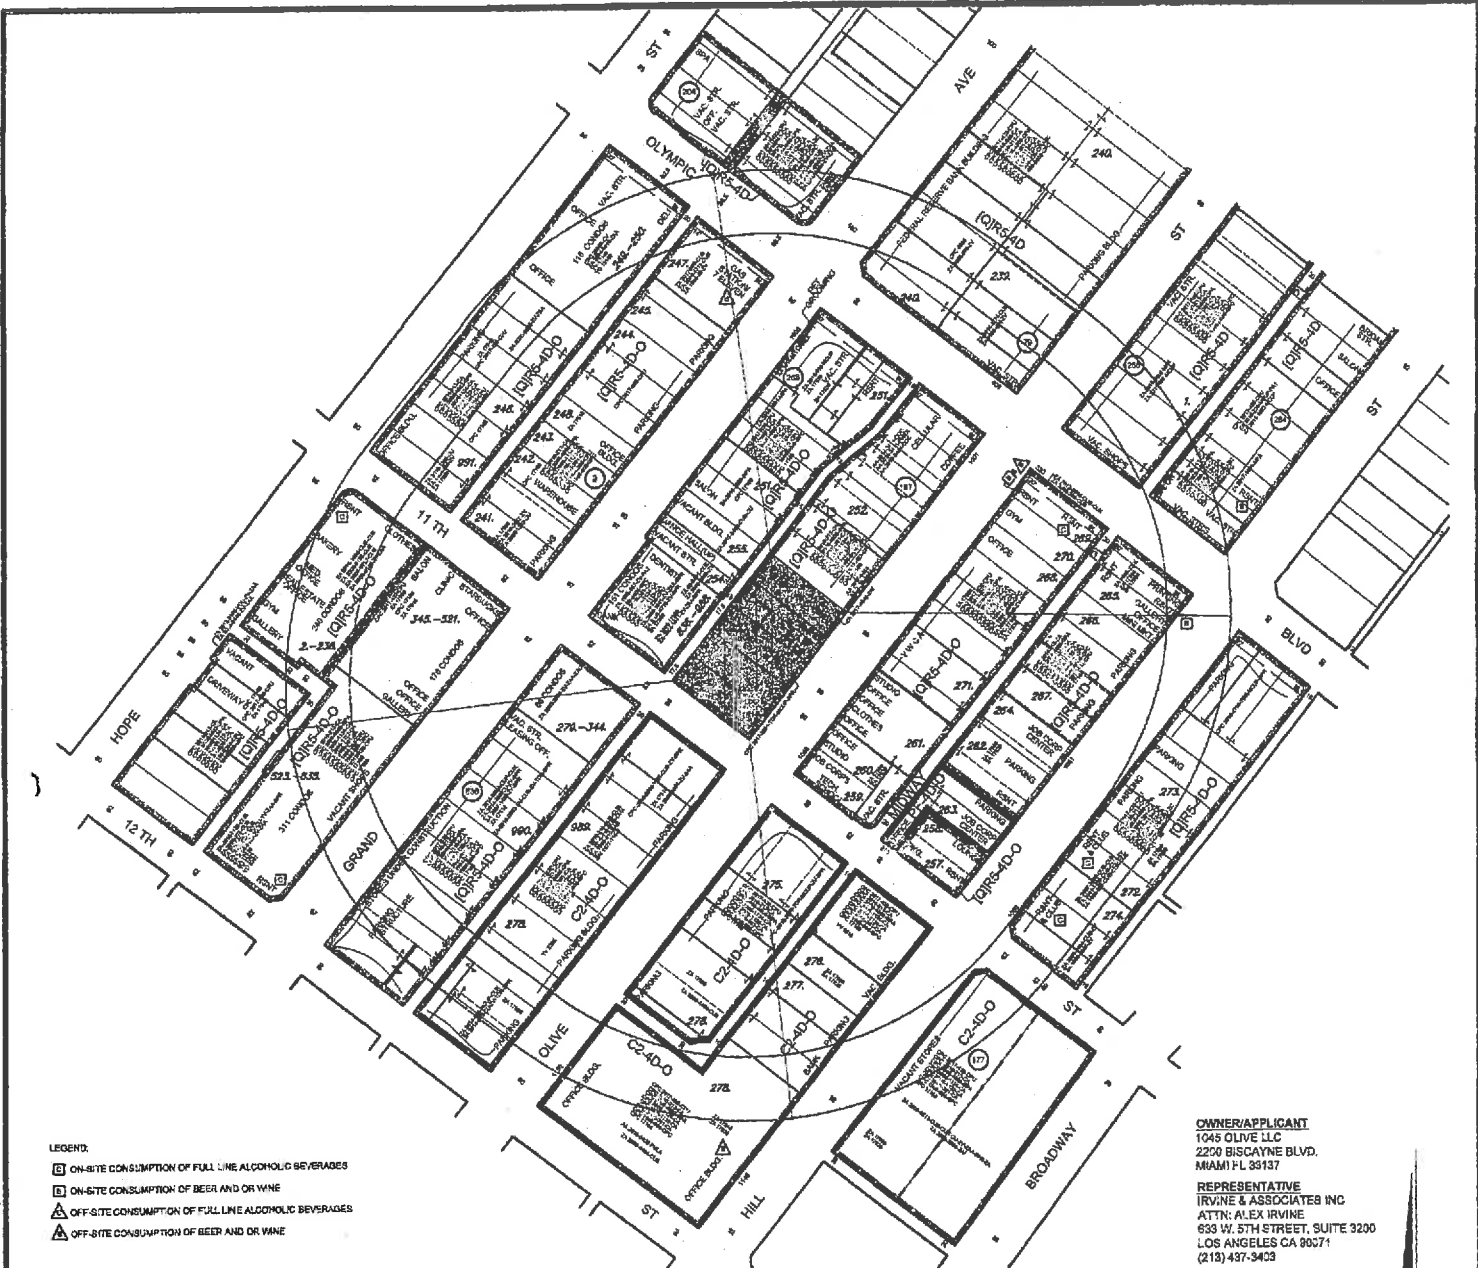

1. LEGEND:
2. ☐ ON-SITE CONSUMPTION OF FULL LINE ALCOHOLIC BEVERAGES
   - ☐ ON-SITE CONSUMPTION OF BEER AND OR WINE
   - △ OFF-SITE CONSUMPTION OF FULL LINE ALCOHOLIC BEVERAGES
   - △ OFF-SITE CONSUMPTION OF BEER AND OR WINE

OWNER/APPLICANT
1045 OLIVE LLC
2200 BISCAYNE BLVD.
MIAMI FL 33137

REPRESENTATIVE
IRVINE & ASSOCIATES INC
ATTN: ALEX IRVINE
639 W. 57TH STREET, SUITE 3200
LOS ANGELES CA 90071
(213) 437-3403

LEGAL: LOT 4, HAYWARD'S SUBDIVISION OF PART OF BLOCK 70 ORD'S SURVEY, M. 8. 1-33,
LOTS 1, 3 & 4, SUBDIVISION OF PART OF BLOCK 70 ORD'S SURVEY, M. R. 43-74,
LOT A, TRACT NO. 1011, AND UNNUMBERED LOT, TRACT NO. 62. (SEE APPLICATION)

C.D. 14
C.T. 2079.00
P.A. CENTRAL CITY

GC MAPPING SERVICE, INC.
3055 WEST VALLEY BOULEVARD
ALHAMBRA CA 91803
(628) 441-1080 FAX (628) 441-8650

TFAR
SITE PLAN REVIEW
MASTER CONDITIONAL USE PERMIT - ALCOHOL
VESTING TENTATIVE TRACT MAP NO. 74531-CN
E.I.R.

SITE ADDRESS:
1033-1045 S. OLIVE ST

0.87 NET AC.

CASE NO.
DATE: 09-13-2019
SCALE: 1" = 100'
USES FIELD
D.M. 126 A 207, 127.5 A 207,
127.5 A 209, 128 A 209
T.B. PAGE: 634 GRID: E-6